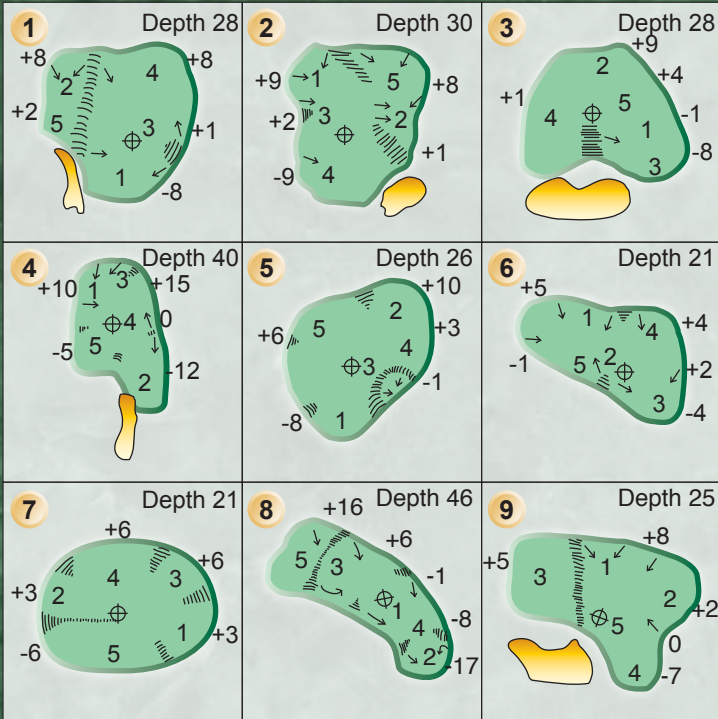

I n i t i a l	10	11	12	13	14	15	16	17	18	IN	OUT	Hdep	Net
	540	387	318	179	453	350	205	410	531	3373	6993		
	528	377	290	170	411	319	170	376	492	3133	6510		
	516	343	266	165	374	284	144	353	459	2904	6039		
	5	4	4	3	4	4	3	4	5	36	72		
	421	302	240	98	297	248	108	321	411	2446	5180		
	6	4	14	8	2	12	10	16	18				

Scorer: _____
 Date: _____
 Attest: _____

Carts: 90 degree rule when off paths. Carts must stay on paths on par 3's. NEVER go past the NO CART signs or in native areas.

**Men's
Course / Slope Rating**

Black 73.3 / 130
Blue 70.9 / 122
White 68.5 / 114
Gold 64.5 / 107

**Women's
Course / Slope Rating**

White 73.6 / 124
Gold 69.1 / 116

USGA RULES GOVERN ALL PLAY

- "Soft Spikes" Only
- Repair all ball marks on greens.
- Replace all divots with sand provided.
- Dispose of all broken tees and cigarette butts.
- If you see lightning or hear the siren, come in immediately.
- Do not go into or play out of environmentally sensitive areas. These areas will be marked with a specially green topped colored stake.
- Play ball under lateral water hazard rule.