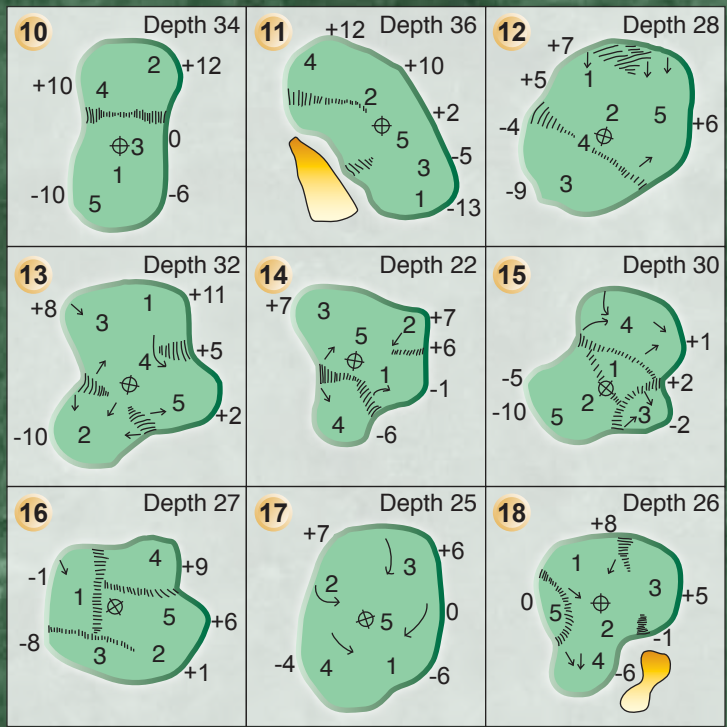

Carey Witten
Head Golf Professional

Adam Flynn
Golf Course Superintendant

Hole	1	2	3	4	5	6	7	8	9	OUT
Black	440	390	434	178	582	415	192	558	431	3620
Blue	415	377	384	165	541	374	179	532	410	3377
White	393	349	350	125	527	362	132	510	387	3135
PAR	4	4	4	3	5	4	3	5	4	36
Gold	360	283	299	104	471	326	100	432	359	2734
Handicap	3	15	1	17	9	13	11	7	5	

I n i t i a l	10	11	12	13	14	15	16	17	18	IN	OUT	Hdep	Net
	540	387	318	179	453	350	205	410	531	3373	6993		
	528	377	290	170	411	319	170	376	492	3133	6510		
	516	343	266	165	374	284	144	353	459	2904	6039		
	5	4	4	3	4	4	3	4	5	36	72		
	421	302	240	98	297	248	108	321	411	2446	5180		
	6	4	14	8	2	12	10	16	18				

Scorer: _____
 Date: _____
 Attest: _____

Carts: 90 degree rule when off paths. Carts must stay on paths on par 3's. NEVER go past the NO CART signs or in native areas.

**Men's
Course / Slope Rating**

Black 73.3 / 130
Blue 70.9 / 122
White 68.5 / 114
Gold 64.5 / 107

**Women's
Course / Slope Rating**

White 73.6 / 124
Gold 69.1 / 116

USGA RULES GOVERN ALL PLAY

- "Soft Spikes" Only
- Repair all ball marks on greens.
- Replace all divots with sand provided.
- Dispose of all broken tees and cigarette butts.
- If you see lightning or hear the siren, come in immediately.
- Do not go into or play out of environmentally sensitive areas. These areas will be marked with a specially green topped colored stake.
- Play ball under lateral water hazard rule.